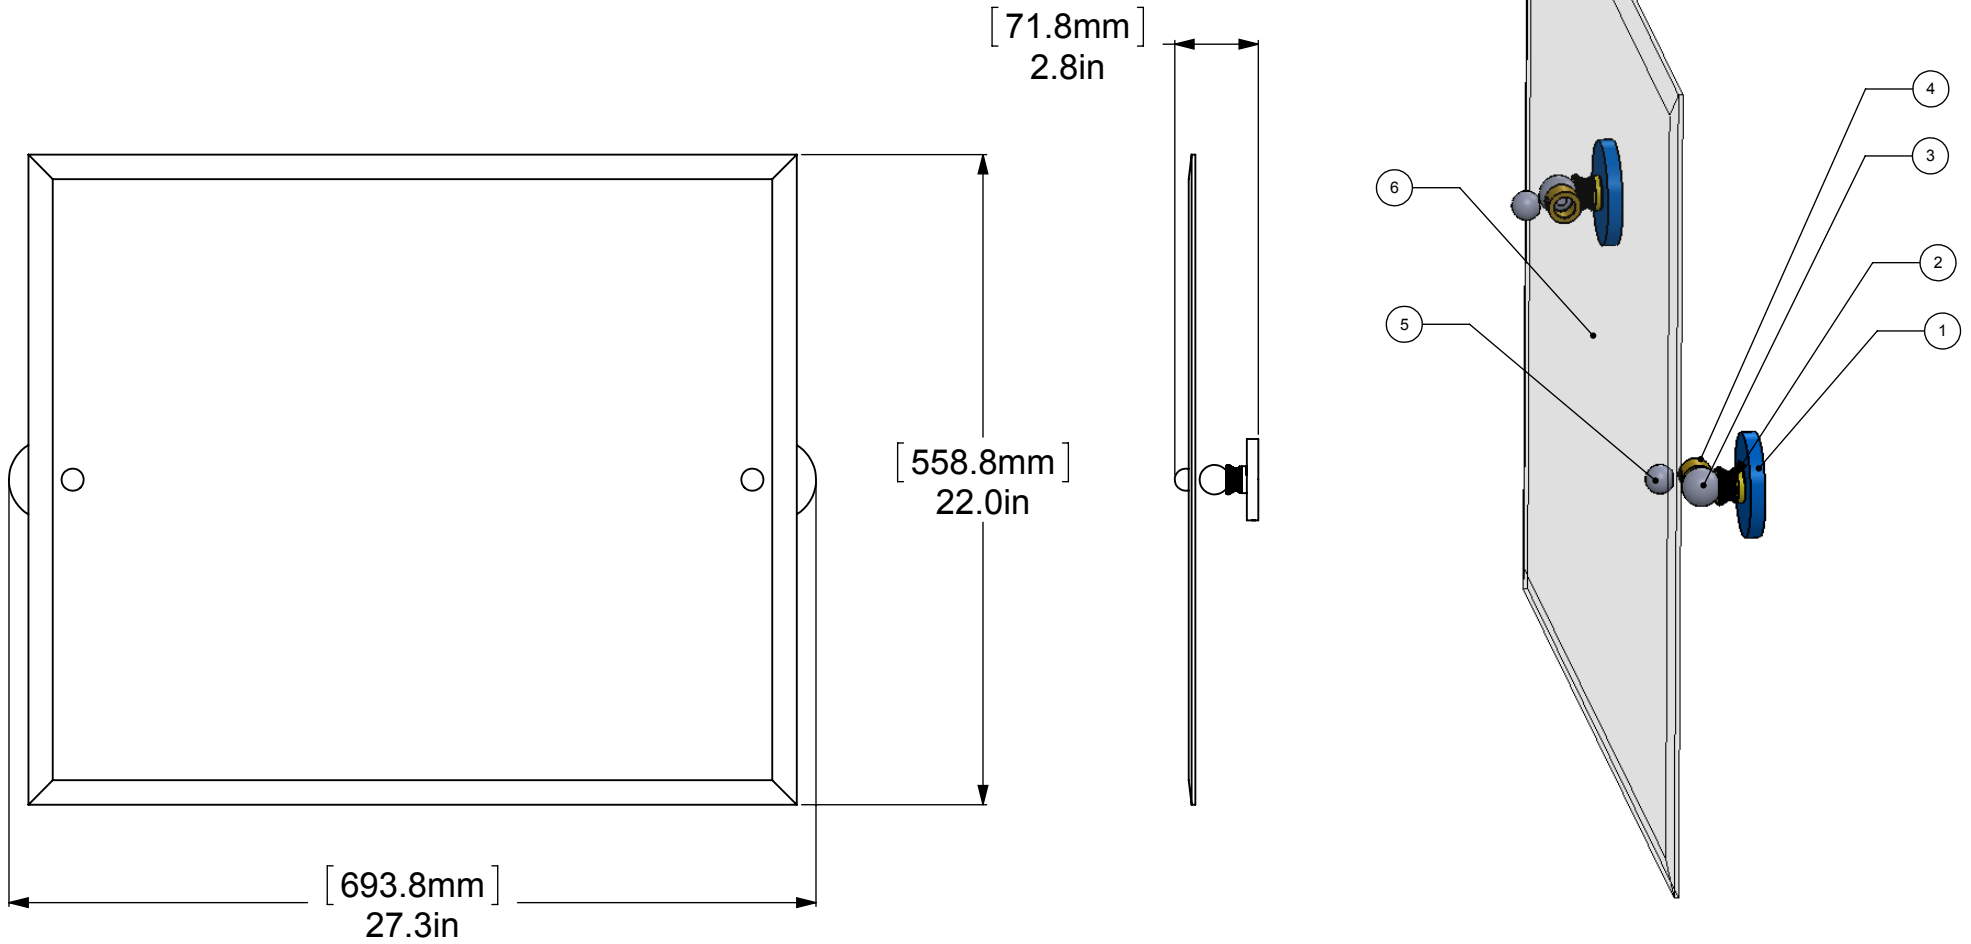

1	BPDSR	BACKPLATE	2
2	NKSL-58	SUPPORT	2
3	BL2T-1	BALL SUPPORT	2
4	HBTT-78	TILT	2
5	BL1T-34	BALL	2
6	MRRT-93	MIRROR	1

UNLESS OTHERWISE STATED

.X	±.3mm
.XX	±.15mm
.XXX	±.008mm

COPYRIGHT © Allied Brass 2016

DRAWN	2/19/2016	I.M
CHECKED	2/19/2016	P.D
APPROVED	2/19/2016	R.A

MATERIAL:	BRASS
DESCRIPTION:	MIRROR

FINISH	TBD
QUANTITY	TBD
DRAWING No.	REV
P1093	0
SCALE	1:6.5
SHEET: 01	A4